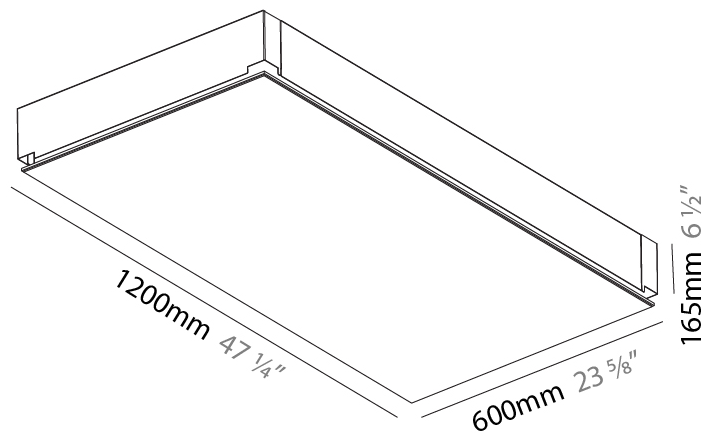

GENERAL

Series: Pi2
Subseries: Pi2 Whiteline
Brand: Prolicht
Division: Architectural
Mounting Type: Trimless
Mounting Location: Ceiling
Subcategory: Ambient

PHYSICAL

Shape: Rectangle
Length (mm): 1200
Length (in): 47 1/4
Width (mm): 600
Width (in): 23 5/8
Depth (mm): 165
Depth (in): 6 1/2
Ceiling Thickness (mm): 10 / 12.5 / 15 / 25 / 30
Ceiling Thickness (in): 3/8 or 1/2 or 9/16 or 1 or 1 3/16
Min. Recessing Depth (mm): 180
Min. Recessing Depth (in): 7 1/16
Light Distribution: Direct
Weight (kg): 22.217
Weight (lbs): 48.88
Diffuser: PMMA - Opal
Fixture Material: Extruded Aluminum / Steel
Cut-out Measurements: 1235mm / 48 5/8" x 635mm / 25"
Upon Request: Unique Sizes Unique Ceiling Thickness Unique Mounting Depth Spot Inserts

ELECTRICAL

Lamp Type: LED (Zhaga Standard)
Input Wattage (W): 110
Total Output Wattage (W): 92
Dimming: Tri-Mode (Non-Dimming and Phase Dimming (120Vac only) and 0-10V Dimming)
Driver Included: Yes
Driver Location: Integrated
Driver Type: Constant Current - Universal
Driver Class: Class 2
Input Voltage (V): 120 - 277
Constant Current (MA): 350

LED

Color Temperature (°K): 3000 / 3500 / 4000
Max. Delivered Lumen (lm): 8690 / 8830 / 9010
CRI: >80 CRI
Efficiency (%): 0.651
Lamp Life (hrs): 50000
Upon Request: RGB Tunable White Special Color Temperature CRI90

OPTICAL

RATINGS AND CERTIFICATIONS

Certified By: Certified for North American Standards
IP rating: IP20