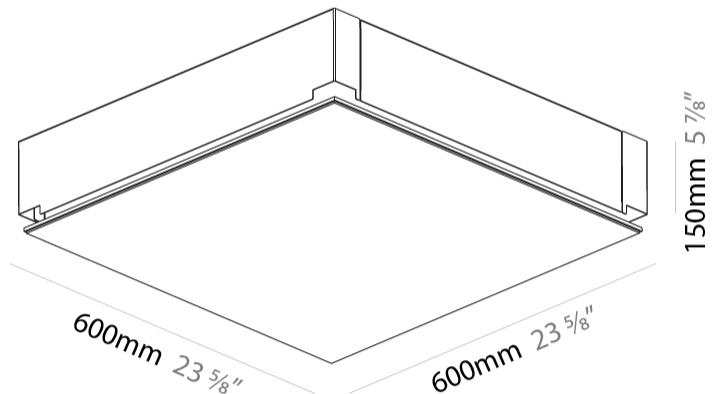

PHYSICAL

Shape: Square
Length (mm): 600
Length (in): 23 5/8
Width (mm): 600
Width (in): 23 5/8
Height (mm): 150
Height (in): 5 7/8
Ceiling Thickness (mm): 10 / 12.5 / 15 / 25 / 30
Ceiling Thickness (in): 3/8 or 1/2 or 9/16 or 1 or 1 3/16
Min. Recessing Depth (mm): 180
Min. Recessing Depth (in): 7 1/16
Light Distribution: Direct
Diffuser: PMMA - Opal
Fixture Finish: SSR / BKV / CWI / CRY / HAB / LAG / UFT / ITA / RUA / RUR / MIC / FTG / MYG / TWT / LOD / PUS / FRO / FUP / KIA / POP / BLS / SPG / MEY / GOH / GUM / CHC / COM / ABZ / JAG / OBR / MOS / ROR
Fixture Material: Aluminum
Cut-out Measurements: 635mm / 25" x 635mm / 25"
Upon Request: Unique Sizes Unique Ceiling Thickness Unique Mounting Depth Spot Inserts

ELECTRICAL

Lamp Type: LED (Zhaga Standard)
Input Wattage (W): 55
Total Output Wattage (W): 46
Dimming: Tri-Mode (Non-Dimming and Phase Dimming (120Vac only) and 0-10V Dimming)
Driver Included: Yes
Driver Location: Integrated
Driver Type: Constant Current - Universal
Driver Class: Class 2
Input Voltage (V): 120 - 277
Constant Current (MA): 350

LED

Color Temperature (°K): 3000 / 3500 / 4000
Max. Delivered Lumen (lm): 4350 / 4410 / 4500
CRI: >80 CRI
Efficiency (%): 65% (5mm Perspex)|65.10%
Lamp Life (hrs): 50000
Upon Request: RGB-W Tunable White Special Color Temperature CRI90

OPTICAL

RATINGS AND CERTIFICATIONS

Certified By: Certified for North American Standards
IP rating: IP20

PROJECT
TYPE
SPECIFIER
QUANTITY
DATE